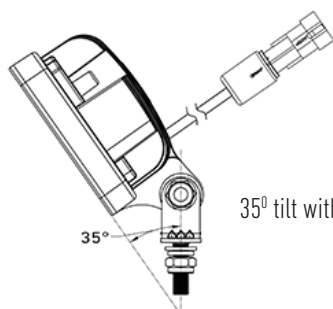

35° tilt with when vertical mounted is required

March 2020