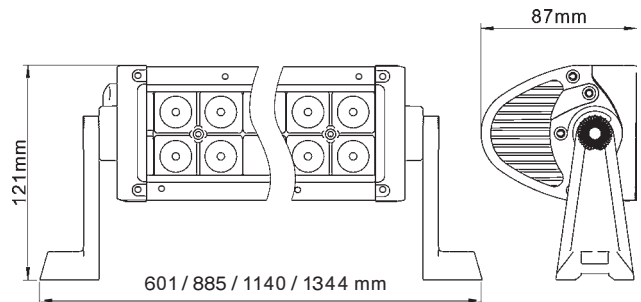

- Aluminum house with PC lens
- Working temperature: -45° - +85°C
- Tightness: IP67

Measurements	Lumen	Voltage	Watt	Connection cable	Beam	Article No.
20" LED Light bar 601 x 87 x 121mm	8.800	9-32V	120W	300 mm	Flood/spot/ combo	098 144 300
30" LED Light bar 885 x 87 x 121mm	13.200	9-32V	180W	300 mm	Flood/spot/ combo	098 144 302
40" LED Light bar 1140 x 87 x 121mm	17.600	9-32V	240W	300 mm	Flood/spot/ combo	098 144 304
50" LED Light bar 1344 x 87 x 121mm	21.120	9-32V	288W	300 mm	Flood/spot/ combo	098 144 306